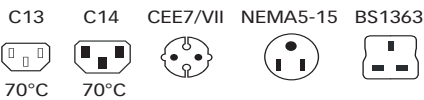

IEC Inlet Locking System IL 13

Power Cord with Locking System

- Locking system for standardized IEC C14 inlet
- No accidental disconnection
- Rated current up to 10A (C13 plug)
- Fits any SCHAFNER IEC C14 inlet filter
- Retrofit for any IEC C14 inlet
- Various power line plugs for international usage

Approvals

RoHS

Technical specifications

Maximum continuous operation voltage:	250VAC 50/60Hz
Rated current:	10A
High potential test voltage:	P → PE 2000VAC (1min 50Hz) P → N 2000VAC (1min 50Hz)
Protection category:	IP20 according IEC 60529
Temperature range (operation and storage):	-25°C to +70°C
Cable:	2m; 3 x 1.00mm²; H05 VV-F; 6 ft; 3 x 18AWG; SVT black; other lengths or colors on request
Connector (load side):	IEC C13 according to IEC/EN 60320-2-2 with IEC Lock UL 498, CSA C22.2 no. 42 (for cold conditions) pin temperature 70 °C, 10 A, Protection Class I
Connector (line side):	IEC C14 according to IEC/EN 60320-2-2; EU Schuko plug CEE7/VII; UK plug BS1363; US NEMA5-15 plug; Other plugs on request
Flammability corresponding to:	Plugs: UL94V-2 or better; Cable: IEC 60332-1 Cat. F2

Features and benefits

Schaffner power cords with IEC lock guard against accidental disconnection of all electrical appliances with an IEC inlet. No exchange or modification of the IEC inlet or IEC inlet filter system is needed. Easy retrofit for all electronic equipments and devices.

- Power cord with locking system for IEC inlets
- Protection class I
- Suitable for use with any C14 IEC inlet
- Fits the complete Schaffner IEC inlet filter program with C14 IEC inlet
- Max. pin temperature 70°C

Typical applications

- Data centers
- Industrial equipment
- Medical devices
- In-vitro diagnostic devices
- Broadcasting stations
- Mobile applications