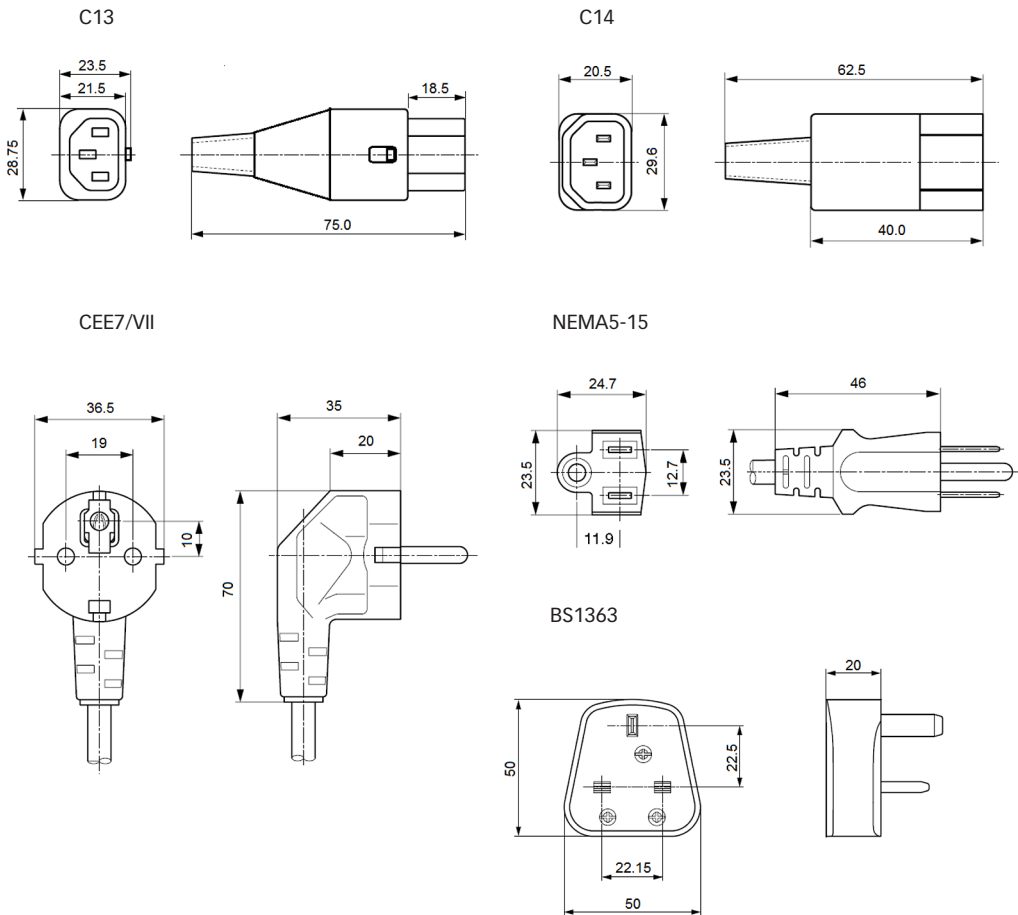

Cable selection table	
IL13-C14-H05-3100-200	IEC cable assembly with locking system for IEC C14 inlet, EU version
IL13-C14-SVT-3100-183	IEC cable assembly with locking system for IEC C14 inlet, US version
IL13-EU1-H05-3100-200	IEC cable assembly with locking system for IEC C14 inlet, EU version
IL13-US1-SVT-3100-183	IEC cable assembly with locking system for IEC C14 inlet, US version
IL13-UK1-H05-3100-200	IEC cable assembly with locking system for IEC C14 inlet, UK version

Product selector

IL13-yyy-zzz-aaaa-bbb

- 183 cable length 183cm (6ft)
- 200 cable length 200cm (6ft 7in)
- 3100 3x1.0mm² (US: AWG18)
- H05 cable type H05VV-F
- SVT cable type SVT
- C14 line side plug IEC C14 male, straight
- EU1 line side plug CEE7/VII, right angled
- US1 line side plug NEMA5-15, straight
- UK1 line side plug BS1363, right angled, fused 5A
- IL13 load side IEC C13 female plug, straight, lock

Mechanical data