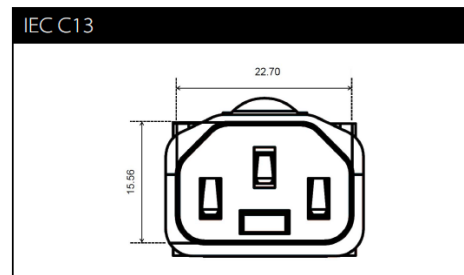

Mechanical data